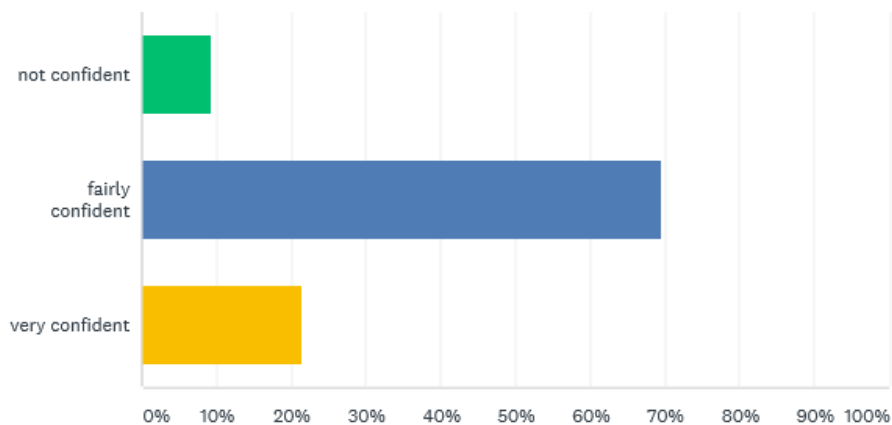

How confident do you feel in helping your child if they get stuck?

Answered: 98 Skipped: 2

ANSWER CHOICES	RESPONSES
not confident	9.18%
fairly confident	69.39%
very confident	21.43%