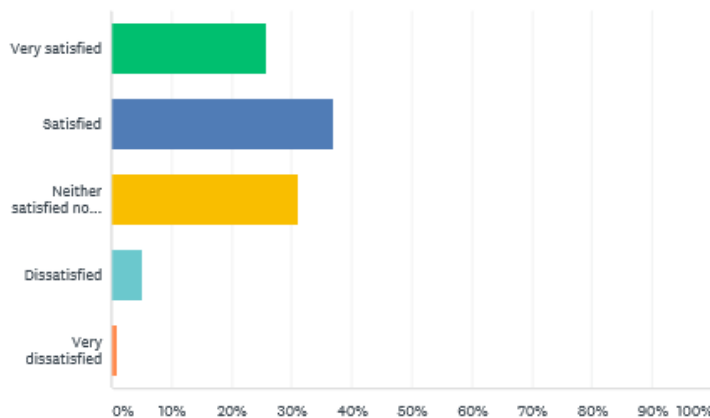

ANSWER CHOICES	RESPONSES
not confident	23.47%
fairly confident	35.71%
very confident	40.82%

We have provided access for all children to Google Classroom. How satisfied are you about the level of feedback this is receiving from the class teacher?

Answered: 97 Skipped: 3