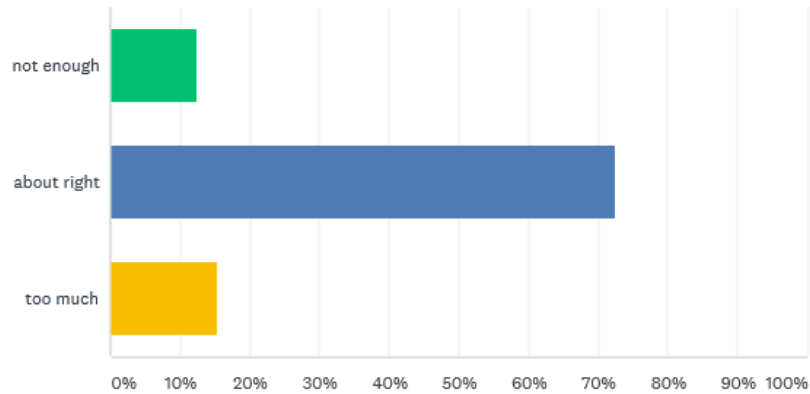

Thank you to all parents who replied to the most recent survey regarding learning from home and for your continued support in these challenging times. We were very pleased with the number of parents/carers who replied. Please see the graphs below for the overall results.

### We are setting weekly home learning activities, every Wednesday, via Schoolcomms. Is the amount of learning:

Answered: 98 Skipped: 2

ANSWER CHOICES	RESPONSES
not enough	12.24%
about right	72.45%
too much	15.31%