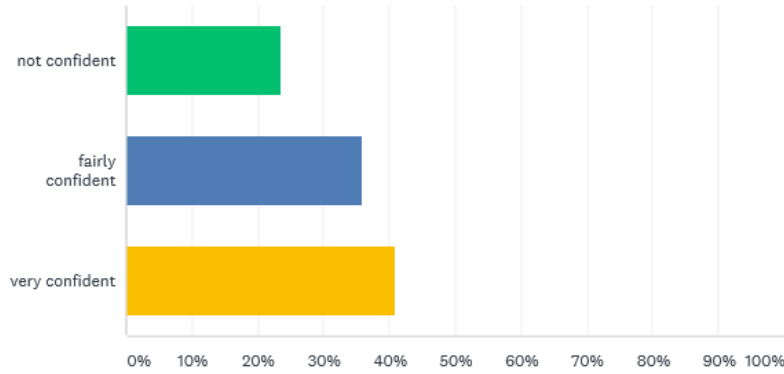

### How confident do you feel in helping your child if they get stuck?

Answered: 98 Skipped: 2

ANSWER CHOICES	RESPONSES
not confident	9.18%
fairly confident	69.39%
very confident	21.43%

We have provided access for all children to Google Classroom. How confident do you feel in supporting your child to access this?

Answered: 98 Skipped: 2

ANSWER CHOICES	RESPONSES
not confident	23.47%
fairly confident	35.71%
very confident	40.82%

We have provided access for all children to Google Classroom. How satisfied are you about the level of feedback this is receiving from the class teacher?